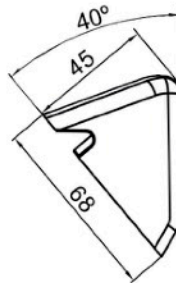

SCENE LIGHT - Version: B

SPECIFICATIONS

- Voltage : 12-24V
- Nominal power: from 18 to 42W
- Lumen (effective): from 1450Lm to 3500Lm
- Housing: die-cast aluminium
- Ingress protection (IP rating): IP67
- Approval: EMC, CE
- Operating temperature: -40°C - +50°C

EWS53882

EWS53881

EWS53883B

EWS53884B

Rubber gasket for version B

VER.	PART NUMBER	HOUSING COLOR		DIMENSIONS	POWER / LEDs	LUMEN (effective)	CONNECTION
		OPTION	OPTION				
B	EWS53881			129x68x45mm	9W / 9xLED	725 Lm	cable 300mm
	EWS53882			229x68x45mm	18W / 18xLED	1450 Lm	
	EWS53883B			329x68x45mm	27W / 27xLED	2175 Lm	
	EWS53884			452x68x45mm	36W / 36xLED	2900 Lm	