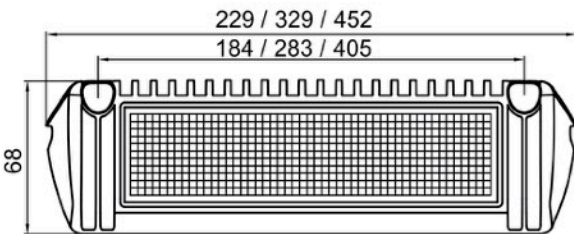

SCENE LIGHT - Version: B

SPECIFICATIONS

- Voltage : 12-24V
- Nominal power: from 18 to 42W
- Lumen (effective): from 1450Lm to 3500Lm
- Housing: die-cast aluminium
- Ingress protection (IP rating): IP67
- Approval: EMC, CE
- Operating temperature: -40°C - +50°C

EWS53882

EWS53881

EWS53883B

EWS53884B

Rubber gasket for version B

VER.	PART NUMBER	HOUSING COLOR		DIMENSIONS	POWER / LEDs	LUMEN (effective)	CONNECTION
		OPTION	OPTION				
B	EWS53881			129x68x45mm	9W / 9xLED	725 Lm	cable 300mm
	EWS53882			229x68x45mm	18W / 18xLED	1450 Lm	
	EWS53883B			329x68x45mm	27W / 27xLED	2175 Lm	
	EWS53884			452x68x45mm	36W / 36xLED	2900 Lm	