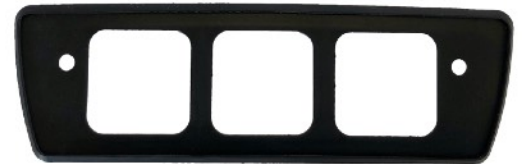

SCENE LIGHT - Version: B

SPECIFICATIONS

- Voltage : 12-24V
- Nominal power: from 18 to 42W
- Lumen (effective): from 1450Lm to 3500Lm
- Housing: die-cast aluminium
- Ingress protection (IP rating): IP67
- Approval: EMC, CE
- Operating temperature: -40°C - +50°C

EWS53882

EWS53881

EWS53883B

EWS53884B

Rubber gasket for version B

VER.	PART NUMBER	HOUSING COLOR		DIMENSIONS	POWER / LEDs	LUMEN (effective)	CONNECTION
		OPTION	OPTION				
B	EWS53881			129x68x45mm	9W / 9xLED	725 Lm	cable 300mm
	EWS53882			229x68x45mm	18W / 18xLED	1450 Lm	
	EWS53883B			329x68x45mm	27W / 27xLED	2175 Lm	
	EWS53884			452x68x45mm	36W / 36xLED	2900 Lm	