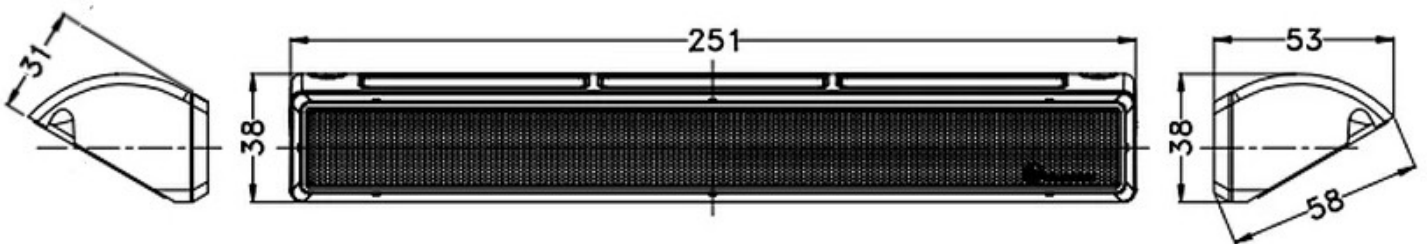

SCENE LIGHT- 40W

SPECIFICATIONS

- Voltage: 10-33V
- Nominal power: 40W (2A @ 13,5V)
- Lumen: 2835Lm
- Beam: asymmetrical 60° beam angle
- Housing: die-cast aluminium (red, white or black)
- Lens: UV resistant PC lens
- Ingress protection (IP rating): IP67
- Operating temperature: from -40°C to +85°C
- Approvals: EMC R10, CISPR 25 Class 3

LED

9-32V

40W

2835Lm

IP67

ECE R10

Work light with an inclination of 45° to the surface illuminates with an asymmetrical beam of 60°.

PART NUMBER	HOUSING COLOR	VOLTAGE	POWER / CONSUMPTION	LUMEN	APPROVALS	IP
EWS511440		10-33V	40W (Osram LED) 2,00A @ 13,5V	2835Lm	ECE R10	IP67
EWS511440W						