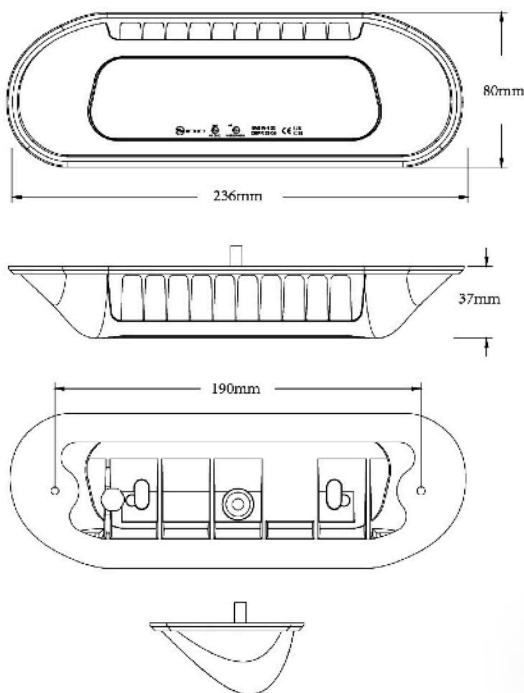

SCENE LIGHT 236x80mm with WARNING LAMP

SPECIFICATIONS

- Voltage: 10-30V
- Nominal power: 19,55W - scene work light
14,31W - directional warning lamp
- Scene light angle: Down 45°
- Housing: aluminum housing
(replacable PC cover in range of colors)
- Lens: UV resistant PC lens
- Ingress protection: IP67, IP69K
- Warranty: 5 years
- Operating temperature: from -45°C to +65°C
- Approvals: ECE R10 (EMC), ECE R65
- Connection: cable 300mm
- 13 flash patterns for directional warning lamp

Replacable cover in different colors

Rubber protection seal

Exposed aluminum alloy for better heat dissipation efficiency

PART NO.	LED COLORS	VOLTAGE	NOMINAL POWER / POWER CONSUMPTION	EFFECTIVE LUMENS	APPROVALS	IP
EWS70110-O		10-30V	19,55W nominal / 1,44A @ 13,5V 14,31W amber warning lamp / 1,06A @ 13,5V	2054Lm	ECE R10 / R65	IP67 IP69K
EWS70110-B			19,55W nominal / 1,44A @ 13,5V 14,31W blue warning lamp / 1,06A @ 13,5V	2054Lm		