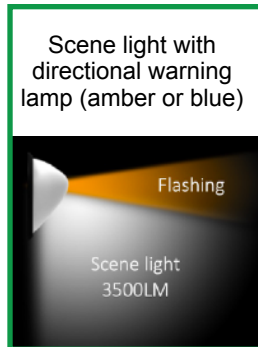

SCENE LIGHT 236x80mm with WARNING LAMP

SPECIFICATIONS

- Voltage: 10-30V
- Nominal power: 19,55W - scene work light
14,31W - directional warning lamp
- Scene light angle: Down 45°
- Housing: aluminum housing
(replacable PC cover in range of colors)
- Lens: UV resistant PC lens
- Ingress protection: IP67, IP69K
- Warranty: 5 years
- Operating temperature: from -45°C to +65°C
- Approvals: ECE R10 (EMC), ECE R65
- Connection: cable 300mm
- 13 flash patterns for directional warning lamp

Replacable cover in different colors

Rubber protection seal

Exposed aluminum alloy for better heat dissipation efficiency

PART NO.	LED COLORS	VOLTAGE	NOMINAL POWER / POWER CONSUMPTION	EFFECTIVE LUMENS	APPROVALS	IP
EWS70110-O		10-30V	19,55W nominal / 1,44A @ 13,5V 14,31W amber warning lamp / 1,06A @ 13,5V	2054Lm	ECE R10 / R65	IP67 IP69K
EWS70110-B			19,55W nominal / 1,44A @ 13,5V 14,31W blue warning lamp / 1,06A @ 13,5V	2054Lm		